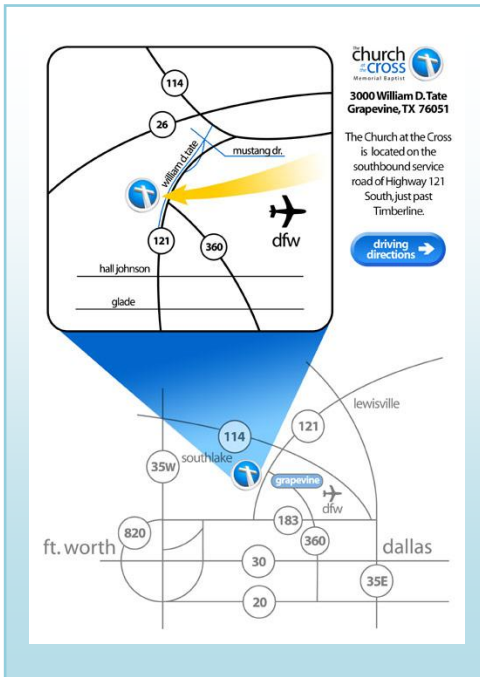

**DIRECTIONS TO:
CHURCH AT THE CROSS**

COMING FROM:

Hurst, Euless, Bedford area

From Highway 183, take Highway 121 North and exit William D. Tate. After exiting, make a U-turn at the traffic light [Mustang]. This will put you on William D. Tate heading South. William D. Tate becomes the service road for Highway 121 South. Stay on William D. Tate - do not get on Highway 121. Look for the tall white cross and turn right into the church property. The church is at 3000 William D. Tate Avenue, just past Timberline.

Lewisville, Flower Mound, Coppell area

Take Highway 121 South to Highway 114 West and exit William D. Tate from Highway 114. Turn left at the traffic light to cross over the bridge. This will put you on William D. Tate heading South. William D. Tate becomes the service road for Highway 121 South. Stay on William D. Tate - do not get on Highway 121. The church is at 3000 William D. Tate Avenue, just past Timberline.

Irving, Dallas area

Take Highway 114 West and exit William D. Tate. Turn left at the traffic light to cross over the bridge. This will put you on William D. Tate heading South. William D. Tate becomes the service road for Highway 121 South. Stay on William D. Tate - do not get on Highway 121. The church is at 3000 William D. Tate Avenue, just past Timberline.

Southlake, Trophy Club, Keller area

Take Highway 114 East or FM 1709 to Highway 114 East. From Highway 114 East, exit William D. Tate. At the traffic light, turn right onto William D. Tate, which becomes the service road for Highway 121 South. Stay on William D. Tate - do not get on Highway 121. The church is at 3000 William D. Tate Avenue, just past Timberline.